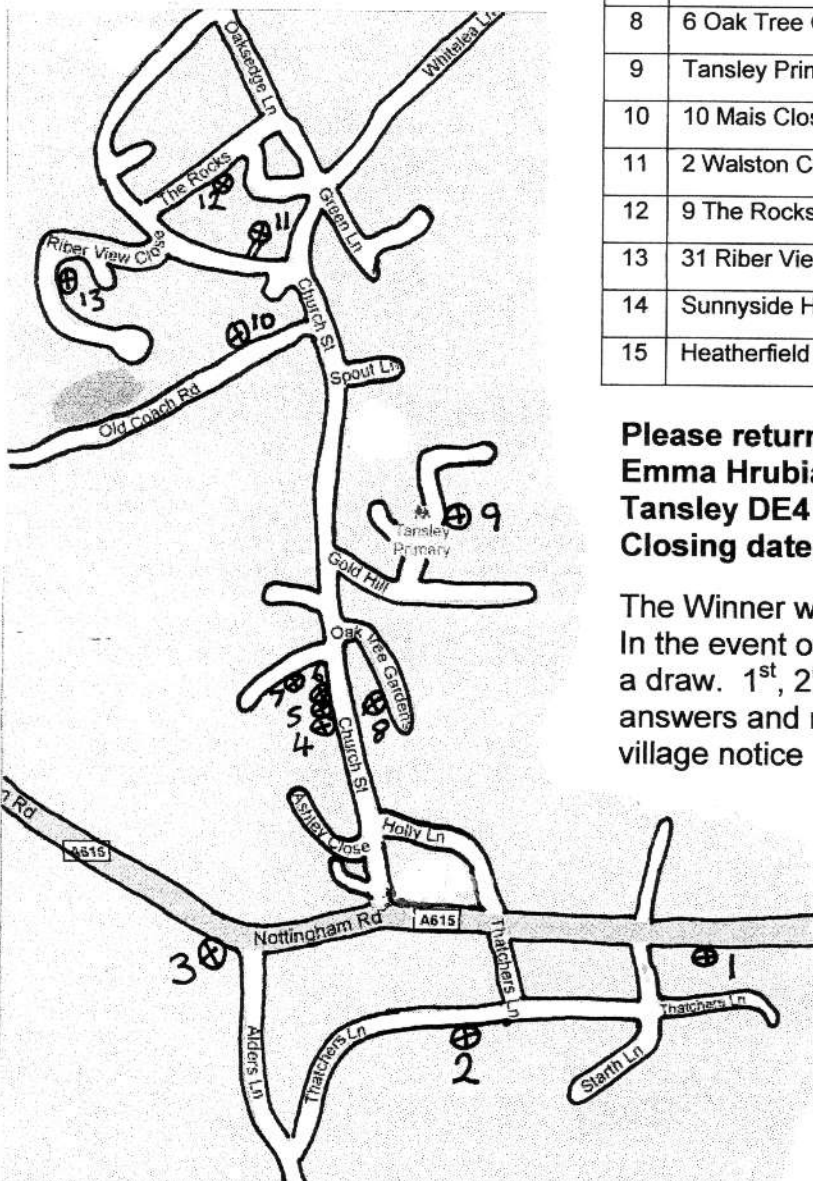

Tansley Scarecrow Trail and Competition 2010

Instructions

1. Use the map to follow the scarecrow trail.
2. As you go, look what each scarecrow is holding.
3. Write this down next to the appropriate entry number.
4. Don't forget to add your name, address and telephone number and return to the address below.

	Address	Scarecrow is holding...
1	The Homestead, Nottingham Road	
2	1 Spring Cottages, Thatchers Lane	
3	Lots of Pots	
4	1 st Tansley Brownies (Community Hall)	
5	Tansley Pre-School (Community Hall)	
6	Tansley House Residential Home	
7	1 Tansley House Gardens	
8	6 Oak Tree Gardens	
9	Tansley Primary School	
10	10 Mais Close	
11	2 Walston Close	
12	9 The Rocks	
13	31 Riber View Close	
14	Sunnyside House, Whitelea Lane	
15	Heatherfield Lodge, Lant Lane	

Please return your completed entry to:
Emma Hrubciak, 1 Tansley House Gardens,
Tansley DE4 5HQ
Closing date 6pm on Saturday 26th June

The Winner will be the entry with the most correct answers. In the event of a tie, all the tied entries will be entered into a draw. 1st, 2nd and 3rd prizes will be awarded. The correct answers and names of the winners will be displayed on the village notice board on Church Street, Tansley on 30th

Name:
Address:
Tel:

Disclaimer: The organisers cannot be held responsible for any injury or damage caused to persons or property however caused whilst taking part in the Tansley Scarecrow Trail 2008. Parents/guardians are responsible for their children at all times and the organisers recommend that children do not follow the trail unaccompanied.